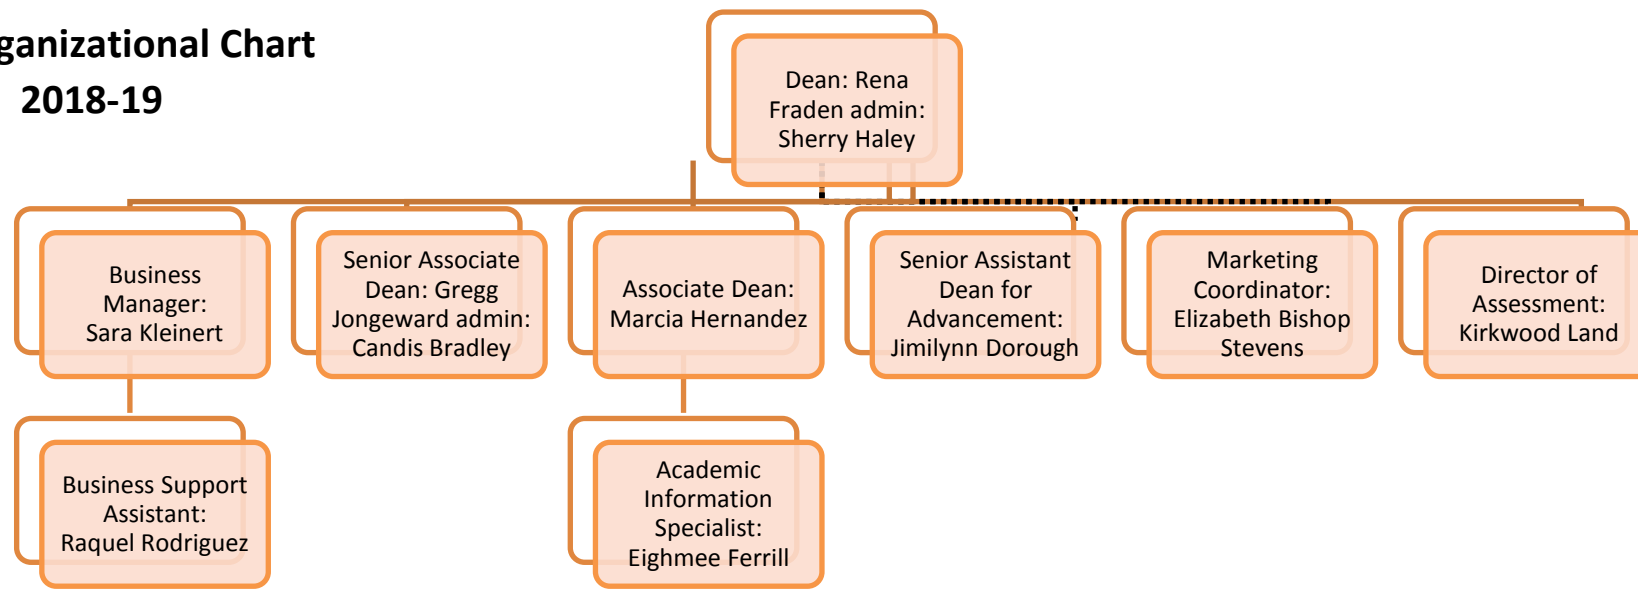

# COP Organizational Chart

2018-19

Humanities Departments	Chair	Admin
Art and Graphic Design	Brett DeBoer	Elinore Ceballos
English	Xiaojing Zhou	Beth Moreno, Lindsay Sutton
Modern Languages & Literature	Traci Roberts-Camps	Beth Moreno, Lindsay Sutton
Philosophy	Lou Matz	Beth Moreno, Lindsay Sutton
Religious Studies	Alan Lenzi	Beth Moreno, Lindsay Sutton
Natural Science Departments	Chair	Admin
Biological Sciences	Eric Thomas, Lisa Wrischnik	Ginger Hudson
Chemistry	Jerry Tsai, Jianhua Ren	Sue McCann
Geological & Environmental Sciences	Laura Rademacher	
Mathematics	Larry Langley	Leticia Corona
Physics	Kieran Holland	
Psychology	Scott Jensen	Deadrin Peyton
School of international Studies		
School of international Studies	Sarah Mathis	
School of International Studies	Bill Herrin, Director	Kathy Hastings