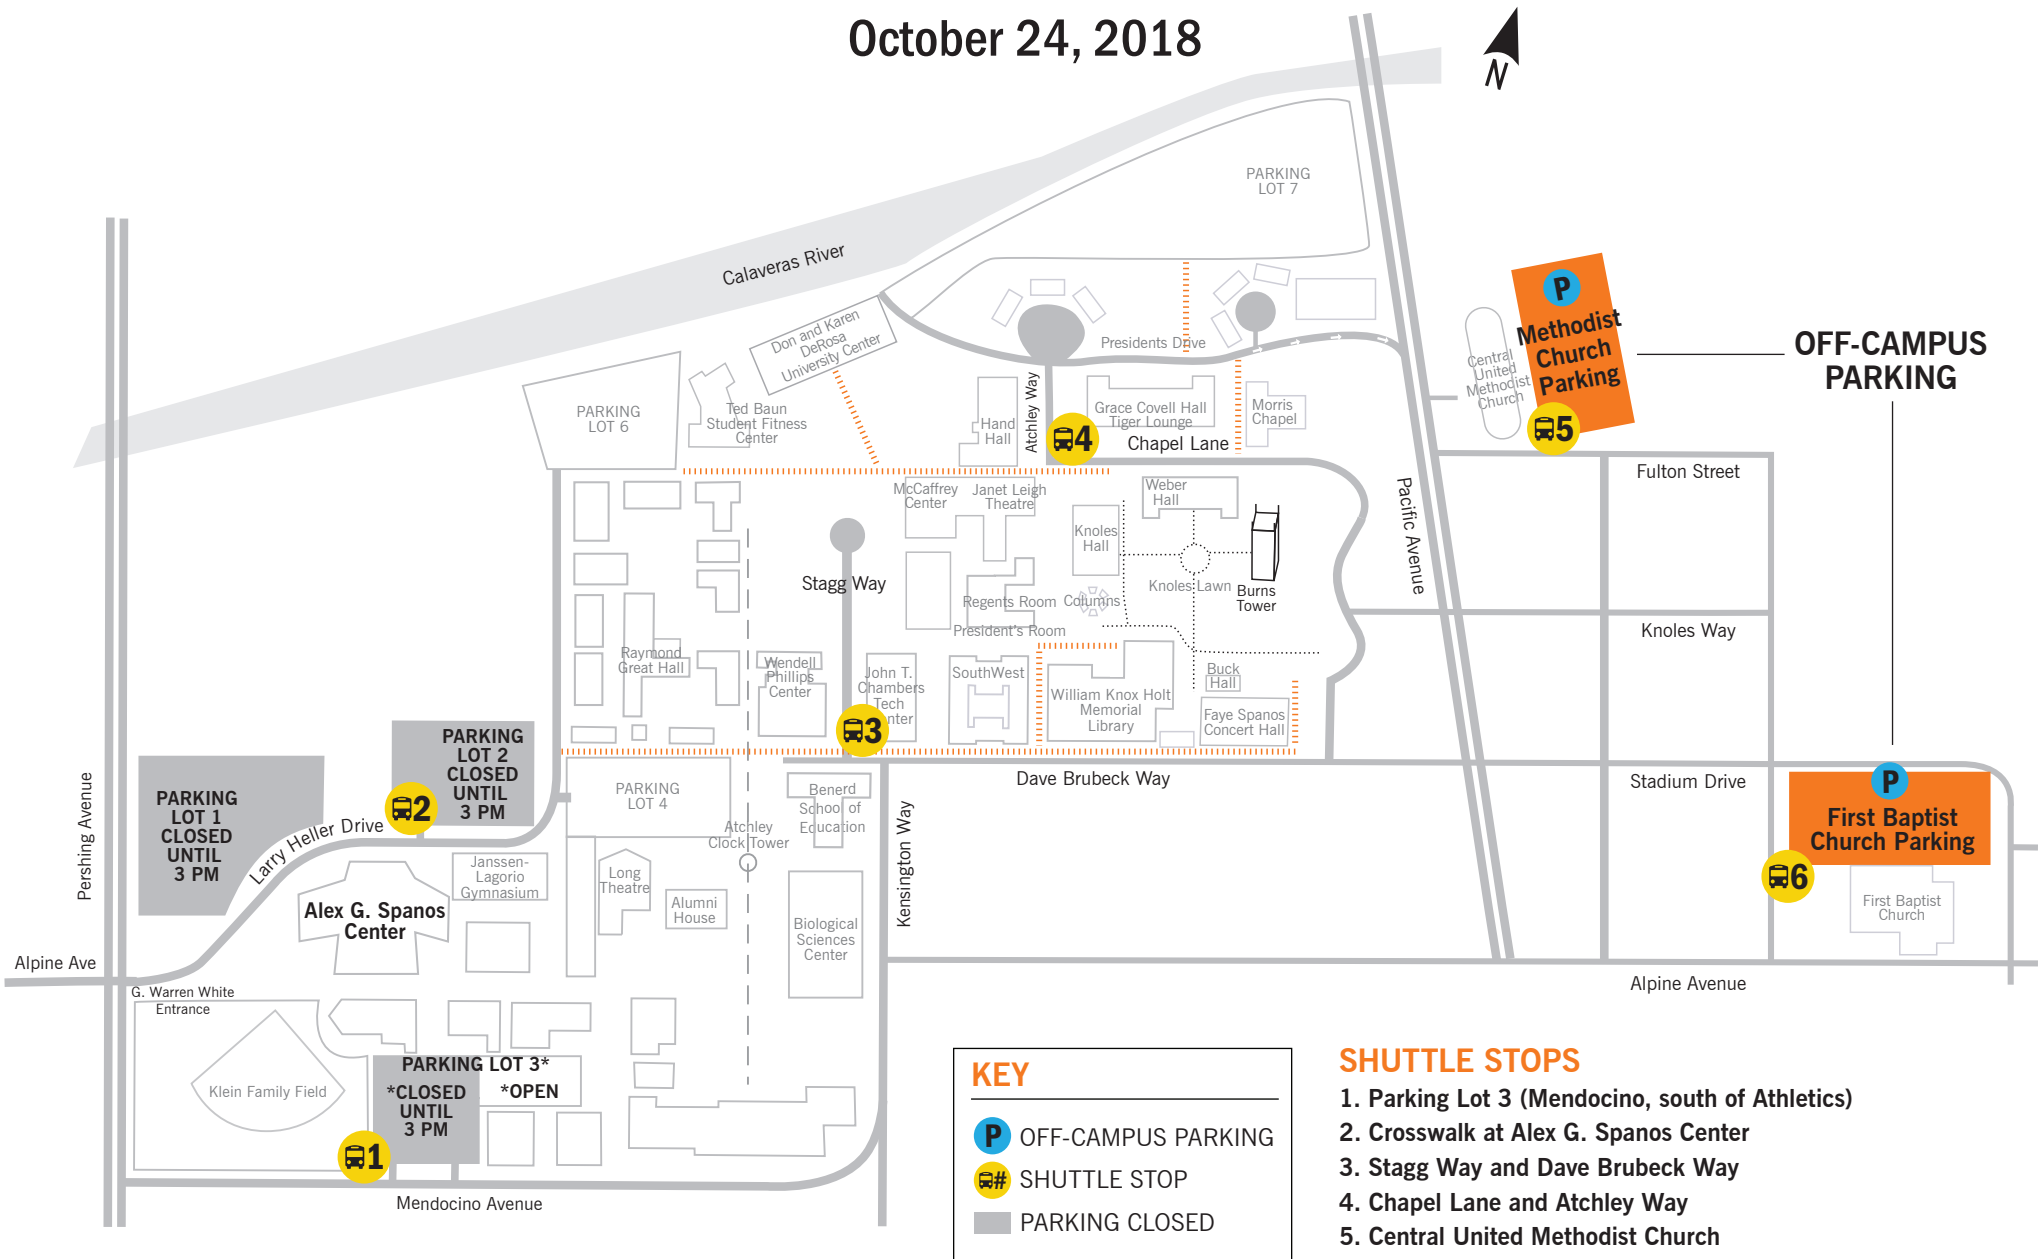

University of the Pacific Parking and Shuttle Map

October 24, 2018

KEY

- OFF-CAMPUS PARKING
- SHUTTLE STOP
- PARKING CLOSED

- SHUTTLE STOPS**
1. Parking Lot 3 (Mendocino, south of Athletics)
 2. Crosswalk at Alex G. Spanos Center
 3. Stagg Way and Dave Brubeck Way
 4. Chapel Lane and Atchley Way
 5. Central United Methodist Church
 6. First Baptist Church