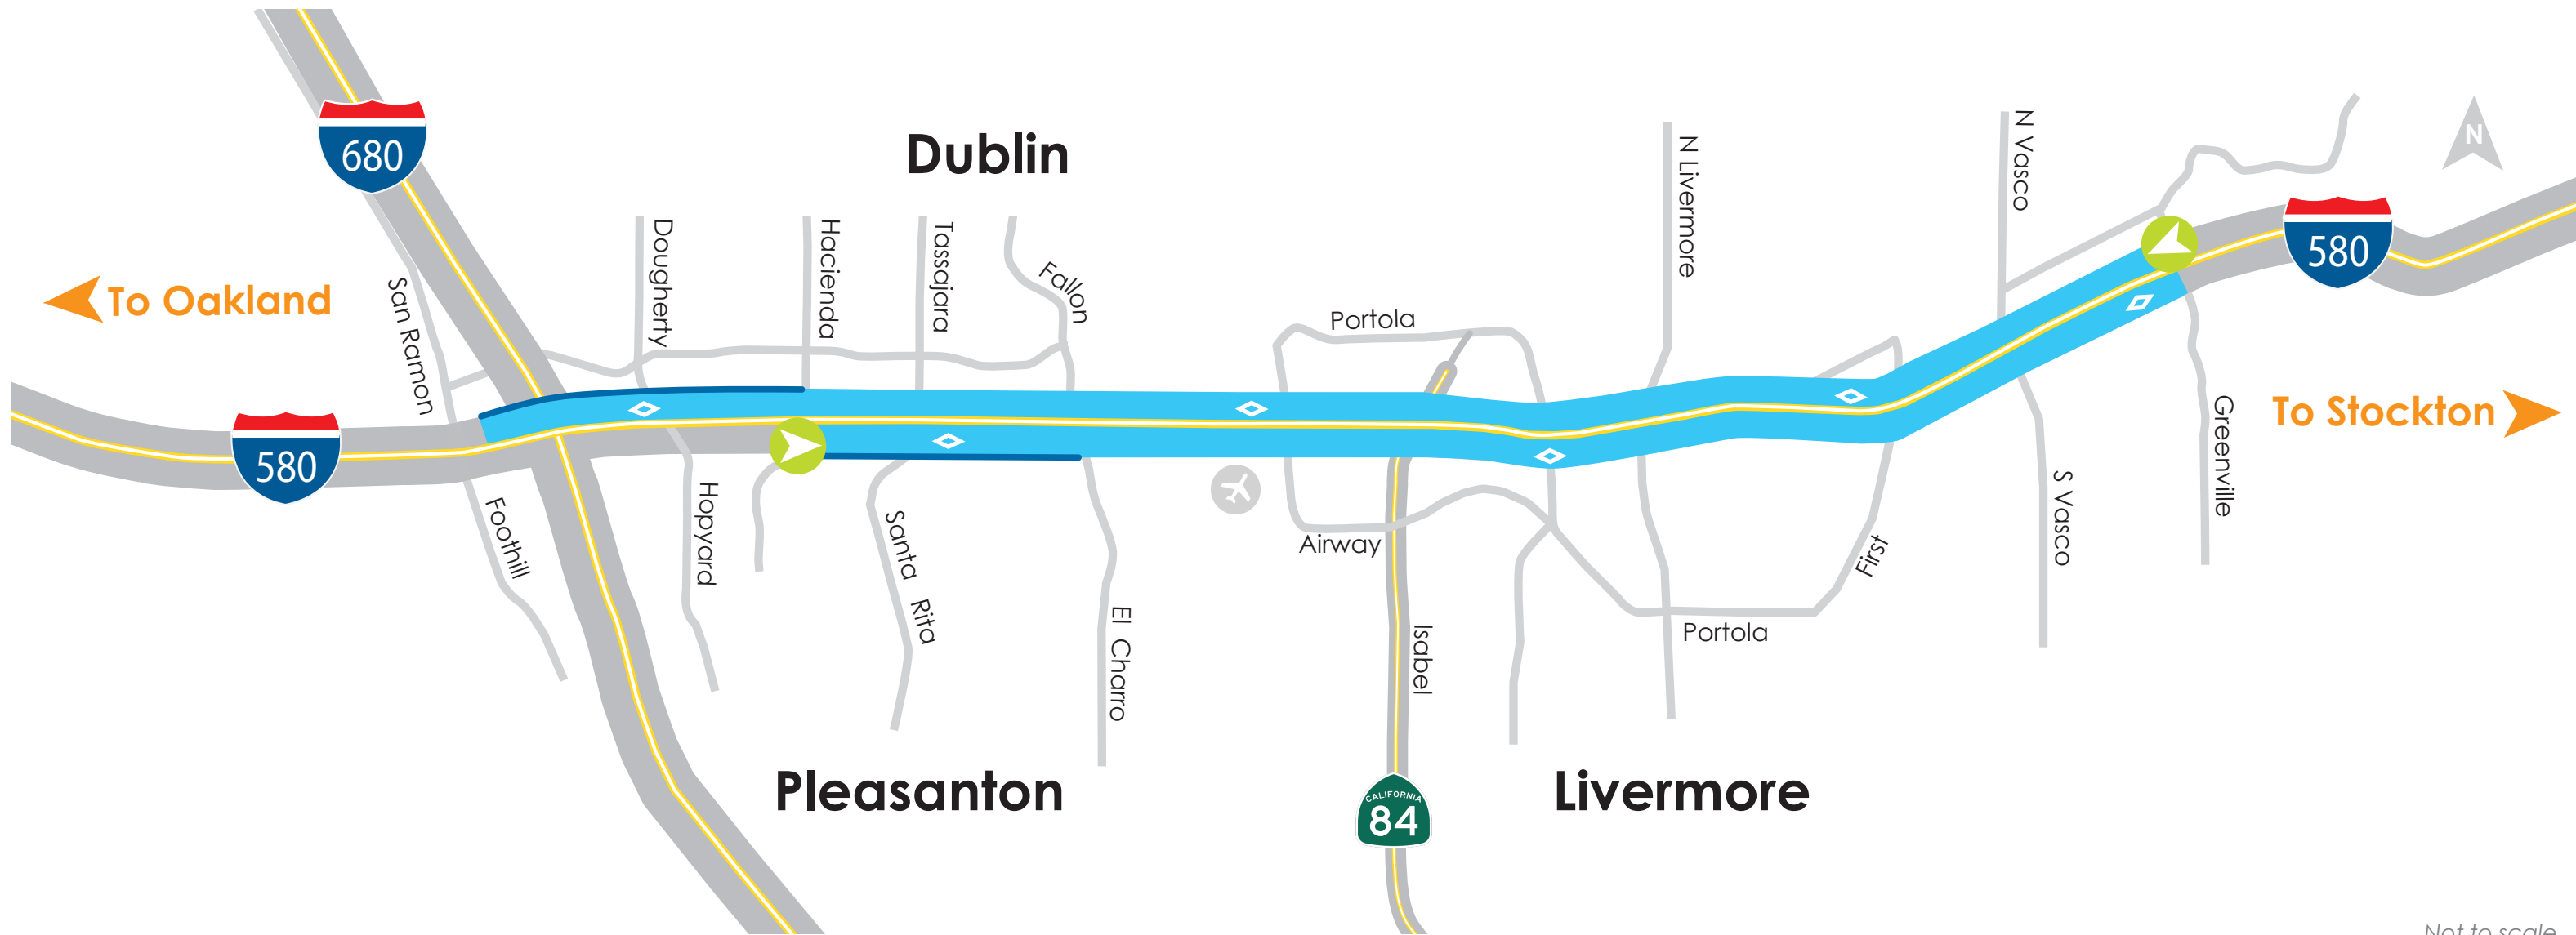

I-580 Express Lanes

Opening Early 2016

Not to scale

Two Eastbound Express Lanes
Lanes begin at Hacienda (11 miles)
No entry/exit from eastbound express lanes from Hacienda to Fallon/El Charro.
Please note: For access to Santa Rita Road or El Charro/Fallon, do not enter express lanes.

One Westbound Express Lane
Lane begins at Greenville (14 miles)
No entry/exit from westbound express lane from Hacienda to end.
Please note: For access to I-680 or Dougherty, exit express lane before Hacienda.